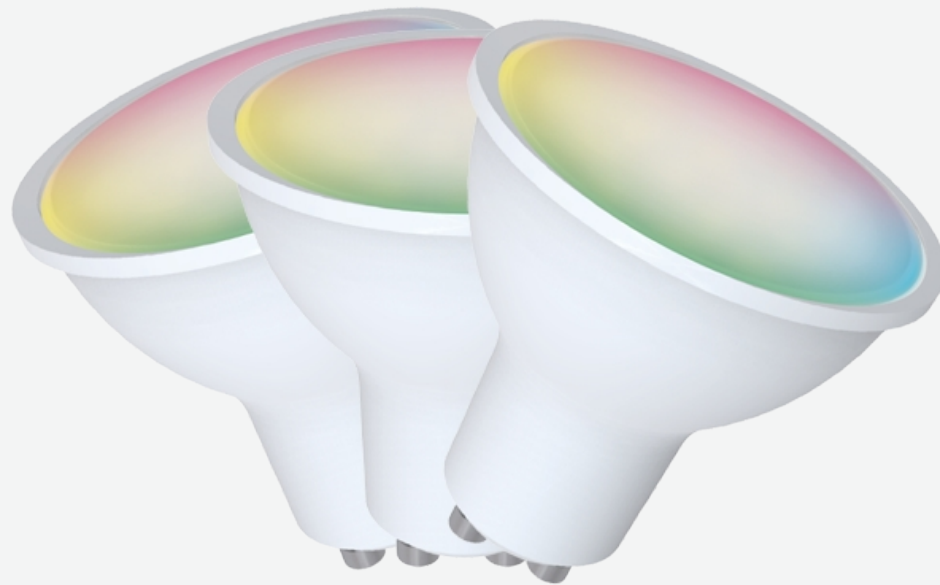

# Denver SHL-450 (3 pack)

- RGB Wi-Fi GU10 SPOT
- Can show both RGB colours and white light, dimmable and colour temp. adjustable
- Control: APP - Denver Smart Home
- Compatible with Alexa/Google.
- Dimmable, scenes, schedule-setting via App.
- AC 220~240V, 50~60Hz
- Power rated: 5W
- Shape: GU10
- Luminous Flux: 300
- Color Temp.: (2700K)
- This package contains 3 pieces

-  Highlights  
GU10, 5W, RGB + White, Timer, Amazon Alexa, Google Assistant
-  Power  
5W Power rated
-  WIFI  
Wi-Fi function
-  Software  
DENVER SMART HOME (Tuya compatible)